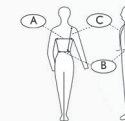

# THE ADVANCED PANEL PROTECTOR

SR 315

Smart Rider Panel Vests benefit from a unique structure, with independently shaped panels that ensure the best fit for any body morphology. The articulated panels conform to your body shape as you move. Over-the-shoulder and round-the-waist Velcro flaps allow precise height adjustment and easy adjustment to different body forms.

The panels are made of layers of very light foam.

Small spaces between the panels allow air to circulate providing effective ventilation.

All Panel Vests are certified to EN13158 - 2018 European standard Level 3 and BETA Level 3.