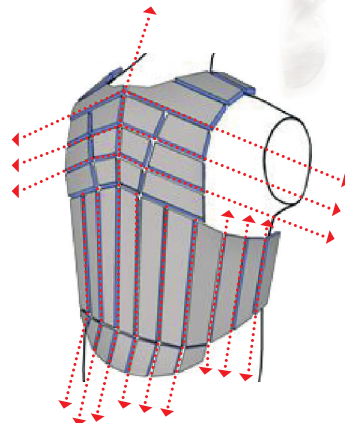

# THE ADVANCED PANEL PROTECTOR

SR 315

Smart Rider Panel Vests benefit from a unique structure, with independently shaped panels that ensure the best fit for any body morphology. The articulated panels conform to your body shape as you move. Over-the-shoulder and round-the-waist Velcro flaps allow precise height adjustment and easy adjustment to different body forms.

The panels are made of layers of very light foam.

Small spaces between the panels allow air to circulate providing effective ventilation.

All Panel Vests are certified to EN13158 - 2018 European standard Level 3 and BETA Level 3.

315 Size Charts	A	B	C
	Chest	Waist	Over Shoulder
Child XXS	64 - 68	60 - 66	63 - 68
Child XS	68 - 72	64 - 70	67 - 72
Child S	72 - 77	69 - 74	72 - 77
Child M	77 - 81	74 - 77	78 - 84
Child L	81 - 84	75 - 80	84 - 88
Adult XS	83 - 87	79 - 82	83 - 90
Adult S	88 - 93	83 - 90	86 - 93
Adult M	95 - 100	90 - 98	89 - 95
Adult L	98 - 104	96 - 102	92 - 97